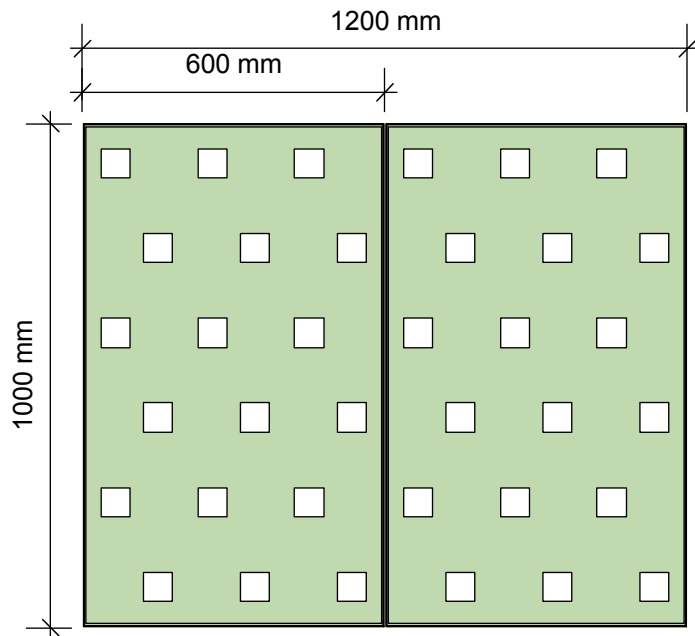

Optigreen System Type "Wall Garden"

Optigreen Facade Cage

View from above

Front View

Cross-section

Approved:	drawn by:	scale:	update:	Rev.:	Detail-No.:	Reprinting is only permitted with the prior permission of the editors. No responsibility for printing errors. Subject to technical modifications.
HV	gz / mh	not to scale	30.07.2014	1	1.250 O	