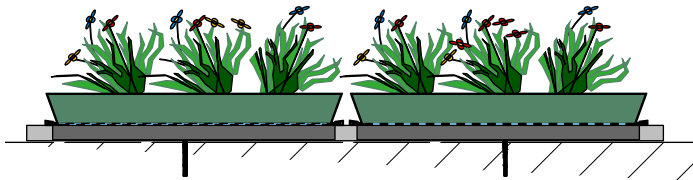

Optigreen System Type "Wall Garden"

Optigreen Facade Cage

View from above

Front View

Cross-section

Approved:	drawn by:	scale:	update:	Rev.:	Detail-No.:	Reprinting is only permitted with the prior permission of the editors. No responsibility for printing errors. Subject to technical modifications.
HV	gz / mh	not to scale	30.07.2014	1	1.250 O	