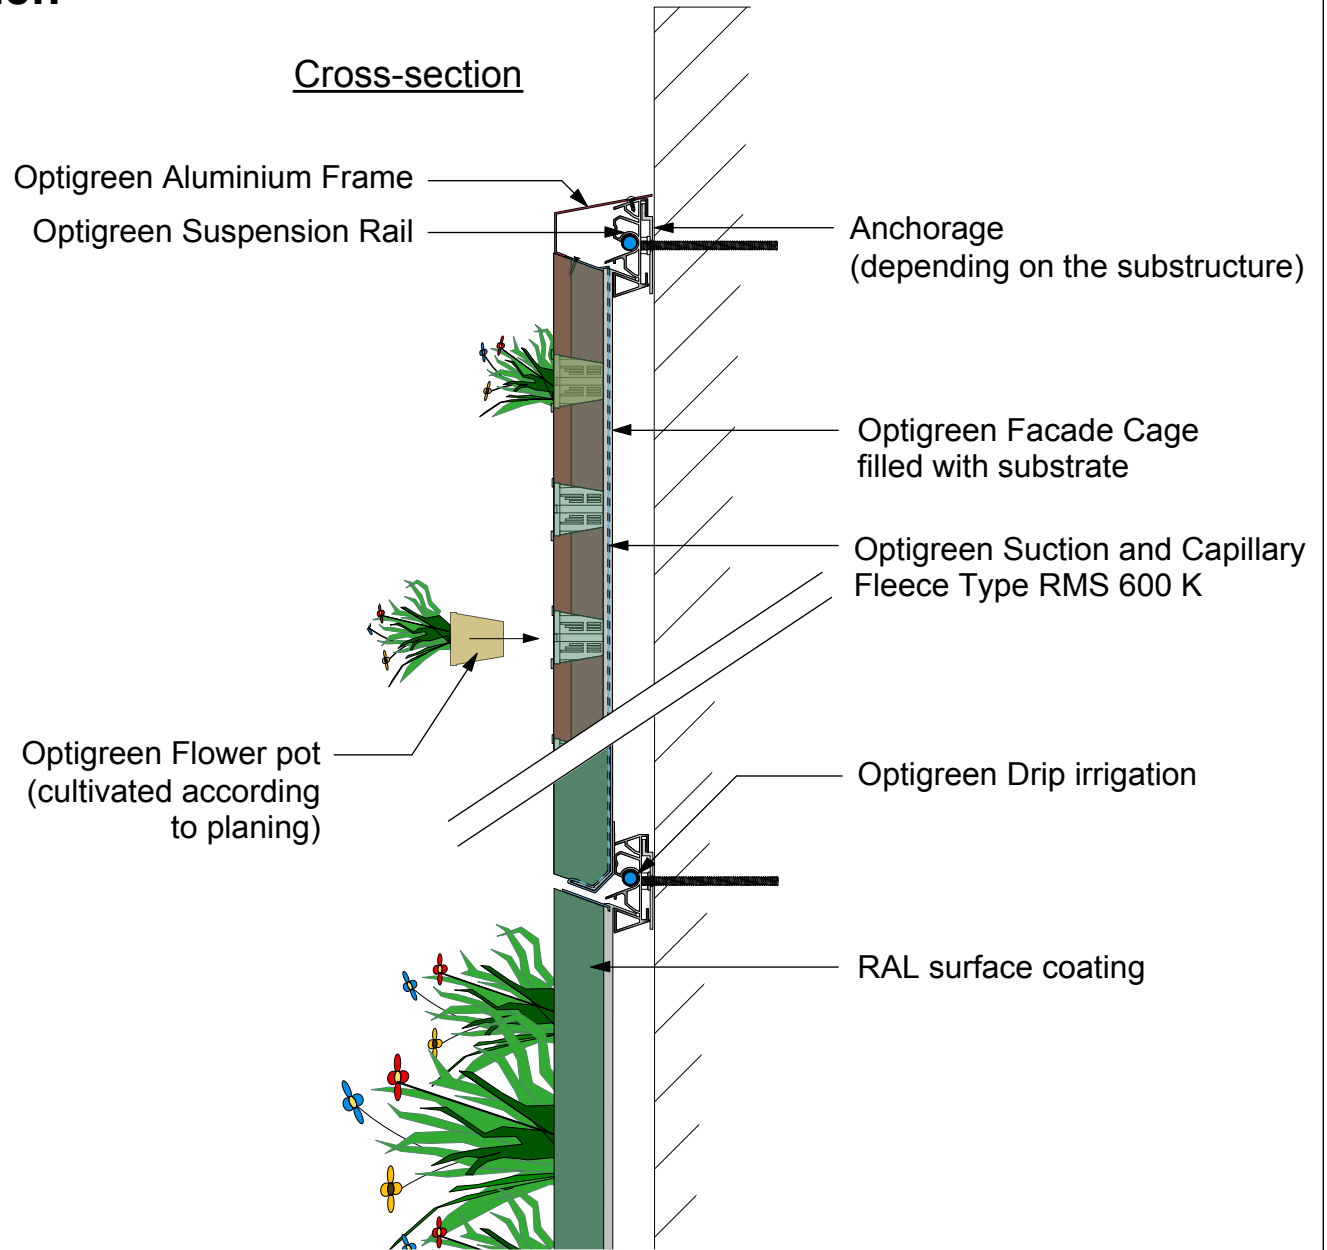

Optigreen System Type "Wall Garden"

Optigreen Facade Cage

View from above

Front View

Cross-section

Approved:	drawn by:	scale:	update:	Rev.:	Detail-No.:	Reprinting is only permitted with the prior permission of the editors. No responsibility for printing errors. Subject to technical modifications.
HV	gz / mh	not to scale	30.07.2014	1	1.250 O	