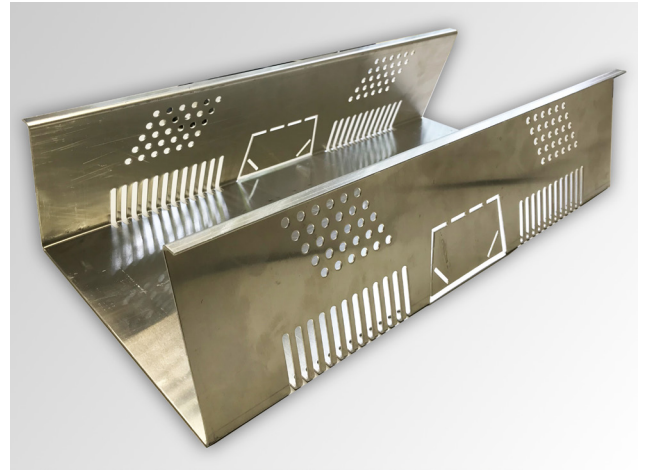

OPTIGRÜN WRA 25-12

Water Conduction Gutter

Open gutter for the collection and linear guiding of excess water from greened or gravelled roof areas. The gutter construction is particularly suited to optimising the flow of water with negative pressure drainage systems on large roof areas.

Material	Aluminium
Nominal thickness	1.5 mm
Colour	Aluminium natural
Dimensions	H 120 x W 250 x L 2500 mm
Drainage performance	RP 0° = 9.6 l/s RP 1% = 11.0 l/s
Quantity/ delivered unit	according to size of order
Delivery form	according to size of order by parcel shipment or on euro pallets by forwarding agent.
Pack size	according to size of order
Delivery weight	approx. 2.0 kg/piece

Area of use

To form open gutters in the angled areas, in which greater quantities of water from the adjacent greened or gravelled roof areas flow together and have to be guided to the respective roof drainage outlets.

Besondere Eigenschaften

- Cut-outs to connect the Optigrün Water Conduction Channel WKK every 84 cm
- Special shapes:
 - Cut-outs to connect the Optigrün Water Conduction Channel WKA possible
 - special dimensions available on request for an extra charge.
- Accessories:
 - Optigrün Water Conduction Gutter Connector WRA 25-12V
 - Optigrün UV Protective Film UVS
 - Optigrün Water Conduction Gutter Adapter WRA 25-12A