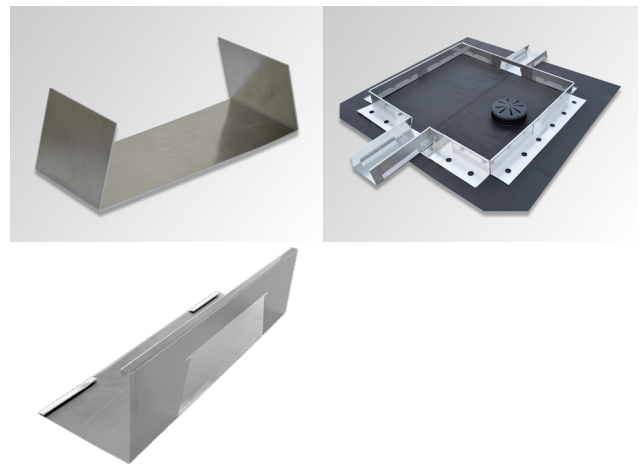

OPTIGRÜN WRA 25-12

Water Conduction Gutter

Open gutter for the collection and linear guiding of excess water from greened or gravelled roof areas. The gutter construction is particularly suited to optimising the flow of water with negative pressure drainage systems on large roof areas.

Material	Aluminium
Nominal thickness	1.5 mm
Colour	Aluminium natural
Dimensions	H 120 x W 250 x L 2500 mm
Drainage performance	RP 0° = 9.6 l/s RP 1% = 11.0 l/s
Quantity/ delivered unit	according to size of order
Delivery form	according to size of order by parcel shipment or on euro pallets by forwarding agent.
Pack size	according to size of order
Delivery weight	approx. 2.0 kg/piece

Area of use

To form open gutters in the angled areas, in which greater quantities of water from the adjacent greened or gravelled roof areas flow together and have to be guided to the respective roof drainage outlets.

Besondere Eigenschaften

- Cut-outs to connect the Optigrün Water Conduction Channel WKK every 84 cm
- Special shapes:
 - Cut-outs to connect the Optigrün Water Conduction Channel WKA possible
 - special dimensions available on request for an extra charge.
- Accessories:
 - Optigrün Water Conduction Gutter Connector WRA 25-12V
 - Optigrün UV Protective Film UVS
 - Optigrün Water Conduction Gutter Adapter WRA 25-12A