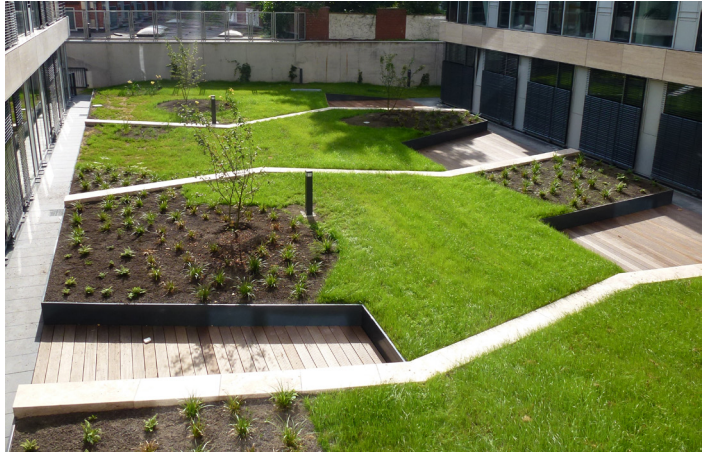

# OPTIGRÜN EDGE ELEMENT

made from aluminium

Optigrün Edge Elements made from aluminium to enclose elevated greening areas (e.g. elevated planting beds) and separate structure levels of different heights.

## Area of use

- As edging for extensive and intensive green roofs
- To enclose elevated intensive green roofs (elevated planting beds)
- To separate different floor covering and greening areas