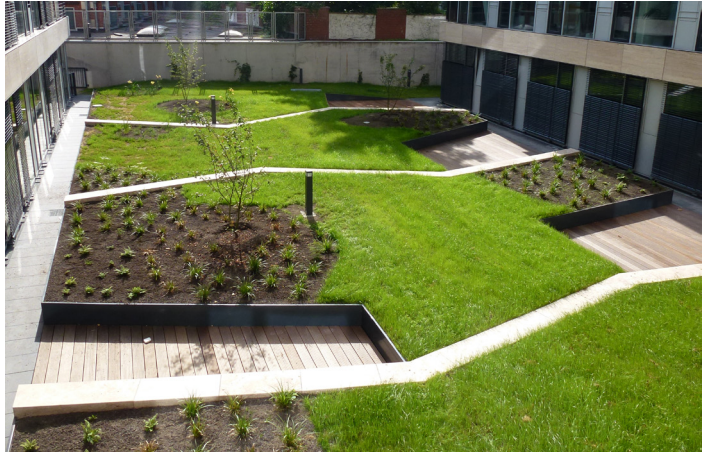

OPTIGRÜN EDGE ELEMENT

made from aluminium

Optigrün Edge Elements made from aluminium to enclose elevated greening areas (e.g. elevated planting beds) and separate structure levels of different heights.

Material	Aluminium
Material thickness	3 mm (to max. 750 mm height) 5 mm (800 - max. 1,200 mm height)
Length (standard)	1,500 / 2,000 / 2,500 / 3,000 mm (depending on height)
Width (standard)	290 / 360 / 460 / 470 mm (depending on height)
Height (standard)	300 / 400 / 500 / 1,000 mm
Special dimensions	- Special dimensions available on request. - Inner, outer and special corners in accordance with planning specifications
Visible Surface (standard)	colour-coated according to RAL colour
Custom paints	available on request
Weight	approx. 5.2 kg/m (height 300 mm) approx. 6.6 kg/m (height 400 mm) approx. 8.22 kg/m (height 500 mm) approx. 20.6 kg/m (height 1,000 mm)
Quantity/ delivered unit	according to size of order
Delivery form	according to size of order
Storage	protect against mechanical damage

Area of use

- As edging for extensive and intensive green roofs
- To enclose elevated intensive green roofs (elevated planting beds)
- To separate different floor covering and greening areas

Specific properties