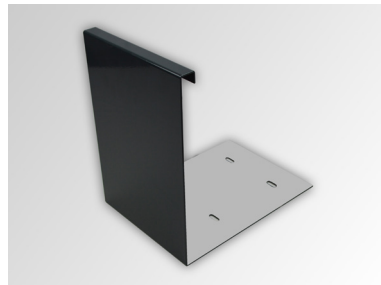

OPTIGRÜN EDGE ELEMENT

made from aluminium

Optigrün Edge Elements made from aluminium to enclose elevated greening areas (e.g. elevated planting beds) and separate structure levels of different heights.

Material	Aluminium
Material thickness	3 mm (to max. 750 mm height) 5 mm (800 - max. 1,200 mm height)
Length (standard)	1,500 / 2,000 / 2,500 / 3,000 mm (depending on height)
Width (standard)	290 / 360 / 460 / 470 mm (depending on height)
Height (standard)	300 / 400 / 500 / 1,000 mm
Special dimensions	- Special dimensions available on request. - Inner, outer and special corners in accordance with planning specifications
Visible Surface (standard)	colour-coated according to RAL colour
Custom paints	available on request
Weight	approx. 5.2 kg/m (height 300 mm) approx. 6.6 kg/m (height 400 mm) approx. 8.22 kg/m (height 500 mm) approx. 20.6 kg/m (height 1,000 mm)
Quantity/ delivered unit	according to size of order
Delivery form	according to size of order
Storage	protect against mechanical damage

Area of use

- As edging for extensive and intensive green roofs
- To enclose elevated intensive green roofs (elevated planting beds)
- To separate different floor covering and greening areas

Specific properties

- Versatile and suitable shapes in series, large-scale and custom manufacture
- Custom colours are available on request