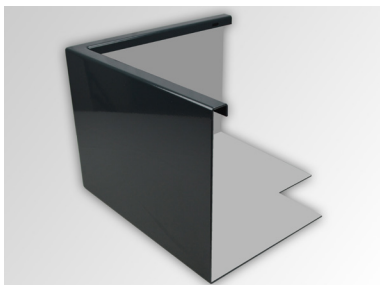

The preceding details are guideline values established under laboratory conditions. These values are subject to a certain manufacturing tolerance. The data contained in this product information sheet represents Optigrün's technical knowledge at the time of publication. Optigrün reserves the right to change and update details in accordance with new insights and to modify specified properties accordingly. No liability accepted for misprints.

DEUTSCHLAND

Optigrün International AG
Am Birkenstock 15 – 19 | 72505 Krauchenwies-Göggingen
Tel. +49 7576 772-0 | info@optigruen.de

GREAT BRITAIN

Optigreen Limited
Unit 157 | Milton Keynes Business Centre
Foxhunter Drive | Linford Wood | Milton Keynes | MK14 6GD
Tel. sales@optigreen.co.uk | +44 203 589 9400

OPTIGRÜN®
ROOF GREENING