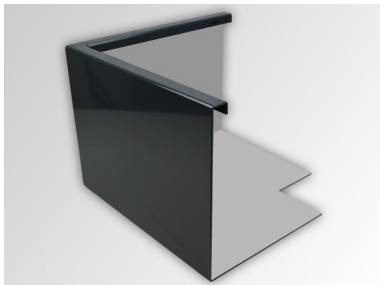

OPTIGRÜN EDGE ELEMENT

made from aluminium

Optigrün Edge Elements made from aluminium to enclose elevated greening areas (e.g. elevated planting beds) and separate structure levels of different heights.

Material	Aluminium
Material thickness	3 mm (to max. 750 mm height) 5 mm (800 - max. 1,200 mm height)
Length (standard)	1,500 / 2,000 / 2,500 / 3,000 mm (depending on height)
Width (standard)	290 / 360 / 460 / 470 mm (depending on height)
Height (standard)	300 / 400 / 500 / 1,000 mm
Special dimensions	- Special dimensions available on request. - Inner, outer and special corners in accordance with planning specifications
Visible Surface (standard)	colour-coated according to RAL colour
Custom paints	available on request
Weight	approx. 5.2 kg/m (height 300 mm) approx. 6.6 kg/m (height 400 mm) approx. 8.22 kg/m (height 500 mm) approx. 20.6 kg/m (height 1,000 mm)
Quantity/ delivered unit	according to size of order
Delivery form	according to size of order
Storage	protect against mechanical damage

Area of use

- As edging for extensive and intensive green roofs
- To enclose elevated intensive green roofs (elevated planting beds)
- To separate different floor covering and greening areas

Specific properties

- Versatile and suitable shapes in series, large-scale and custom manufacture
- Custom colours are available on request